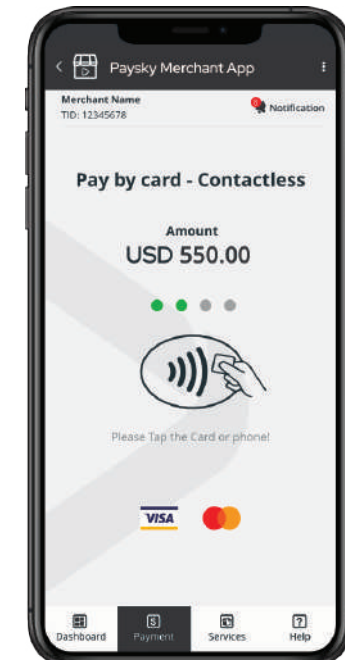

SmartBox V7

PayBox V6

SmartBox N5

SmartBox V5

PayBox U2

PayBox micro Q1

PayBox micro B1

PayBox micro

Virtual POS (VPOS)

Fully certified payment terminal

PURE Payments

GET IN TOUCH

+971 55 253 2009

The Dome Tower, JLT, Dubai, UAE

POS@Paysky.io

www.Paysky.io