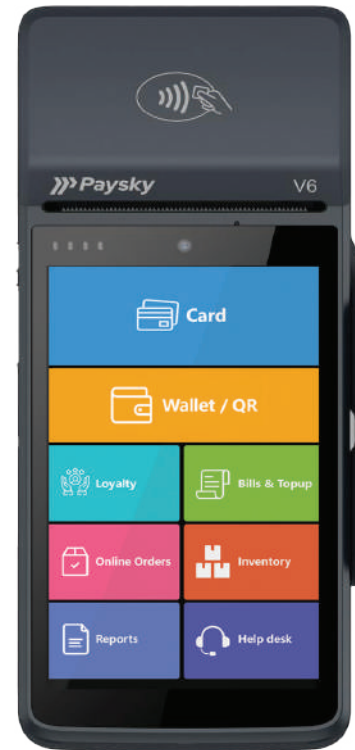

PaySky

Democratizing Financial Services

PayBox V5 Pro

Smart Android POS

*Onmi-channel Payment, Supports 4G/3G,
Bluetooth,WIFI 2.4/5Ghz, Android 10*

Operating System

Android 13

Processor

Printer(58mmx Φ 40mm), Bluetooth5.2

Charging Cradle

5.0V DC/3.0A

Type C USB to RJ45Adapter

100 Mbps Ethernet LAN

Silicone Cover

Customized colors

Our product portfolio

SmartBox V7

PayBox V6

SmartBox N5

SmartBox V5

PayBox U2

PayBox micro Q1

PayBox micro B1

PayBox micro