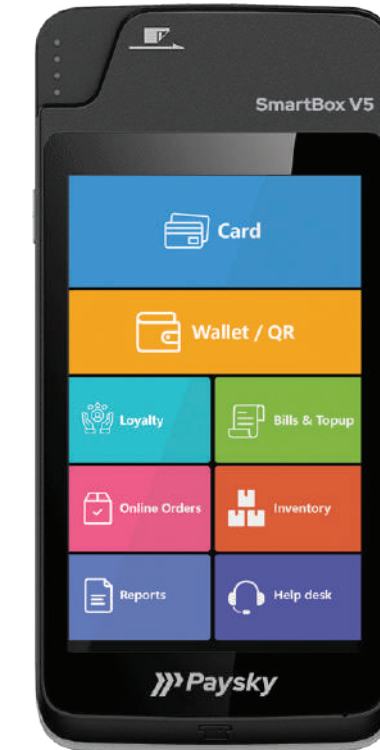

PaySky

Democratizing Financial Services

PayBox V5 Pro

Smart Android POS

*Onmi-channel Payment, Supports 4G/3G,
Bluetooth,WIFI 2.4/5Ghz, Android 10*

Operating System

Android 13

Processor

Printer(58mmx Φ 40mm), Bluetooth5.2

Charging Cradle

5.0V DC/3.0A

Type C USB to RJ45Adapter

100 Mbps Ethernet LAN

Silicone Cover

Customized colors

Our product portfolio

SmartBox V7

PayBox V6

SmartBox N5

SmartBox V5

PayBox U2

PayBox micro Q1

PayBox micro B1

PayBox micro