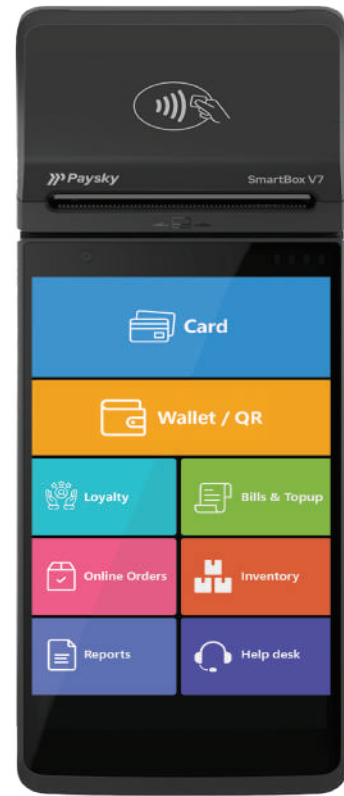

PaySky

Democratizing Financial Services

PayBox V5 Pro

Smart Android POS

*Onmi-channel Payment, Supports 4G/3G,
Bluetooth,WIFI 2.4/5Ghz, Android 10*

Operating System

Android 13

Processor

Key: Reset key: service key: Interface:

RS232-A(RJ45)*1, RS232-B(RJ45)*1,

LAN(RJ45)*1, PWRDIG.I/O*1, MDB-M EXE*1,

MDB-S*1, SMA*1, Type-A*1

eSIM

Support eSIM

Multi-function Dock

Type-C*1, RJ45*1, RJ11*1, Type-A*1

Printer(58mmx Φ 40mm), Bluetooth5.2

Charging Cradle

5.0V DC/3.0A

Type C USB to RJ45Adapter

100 Mbps Ethernet LAN

Silicone Cover

Customized colors

Our product portfolio

SmartBox V7

PayBox V6

SmartBox N5

SmartBox V5

PayBox U2

PayBox micro Q1

PayBox micro B1

PayBox micro